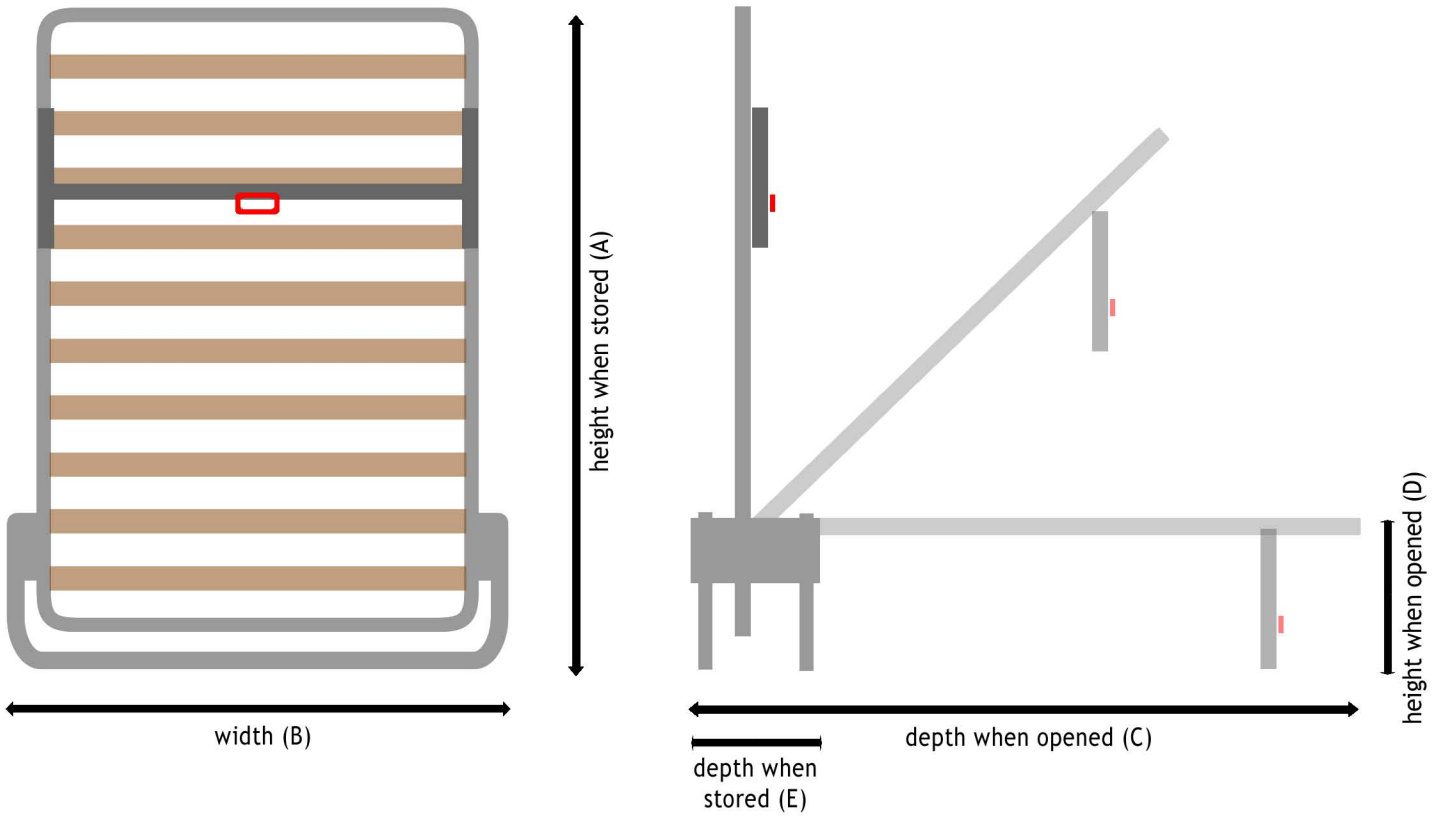

SwingAway Specifications

	2' 6" (80x190cm)	3' (90x190cm)	4' (120x190cm)	4' 6" (140x190cm)	5' (150x190cm)
SwingAway Vertical Bed	A = 200cm B = 95cm C = 206cm D = 35cm E = 42cm	A = 200cm B = 105cm C = 206cm D = 35cm E = 42cm	A = 200cm B = 135cm C = 206cm D = 35cm E = 42cm	A = 200cm B = 155cm C = 206cm D = 35cm E = 42cm	A = 210cm B = 165cm C = 216cm D = 35cm E = 42cm
SwingAway Horizontal Bed		A = 130cm B = 205cm C = 109cm D = 35cm E = 42cm			
Compatible Mattresses Most mattresses are compatible with the SwingAway, however the following have been tested and guaranteed to have the correct weight to counter the sprung counter-balance mechanism.					
Sleep Easy Mattress	N	N	Y	Y	Y
Orthosoft Mattress	Y	Y	Y	Y	Y
Memory Duet 500 Mattress	Y	Y	Y	Y	Y
Waterlattice Mattress	Y	Y	Y	Y	Y
Cabinets for Vertical SwingAway Bed Dimensions are external. Other furniture accessories available.	A = 226cm B = 100cm C = 213cm D = 35cm E = 53cm	A = 226cm B = 110cm C = 213cm D = 35cm E = 53cm	A = 226cm B = 140cm C = 213cm D = 35cm E = 53cm	A = 226cm B = 160cm C = 213cm D = 35cm E = 53cm	A = 226cm B = 170cm C = 220cm D = 35cm E = 53cm