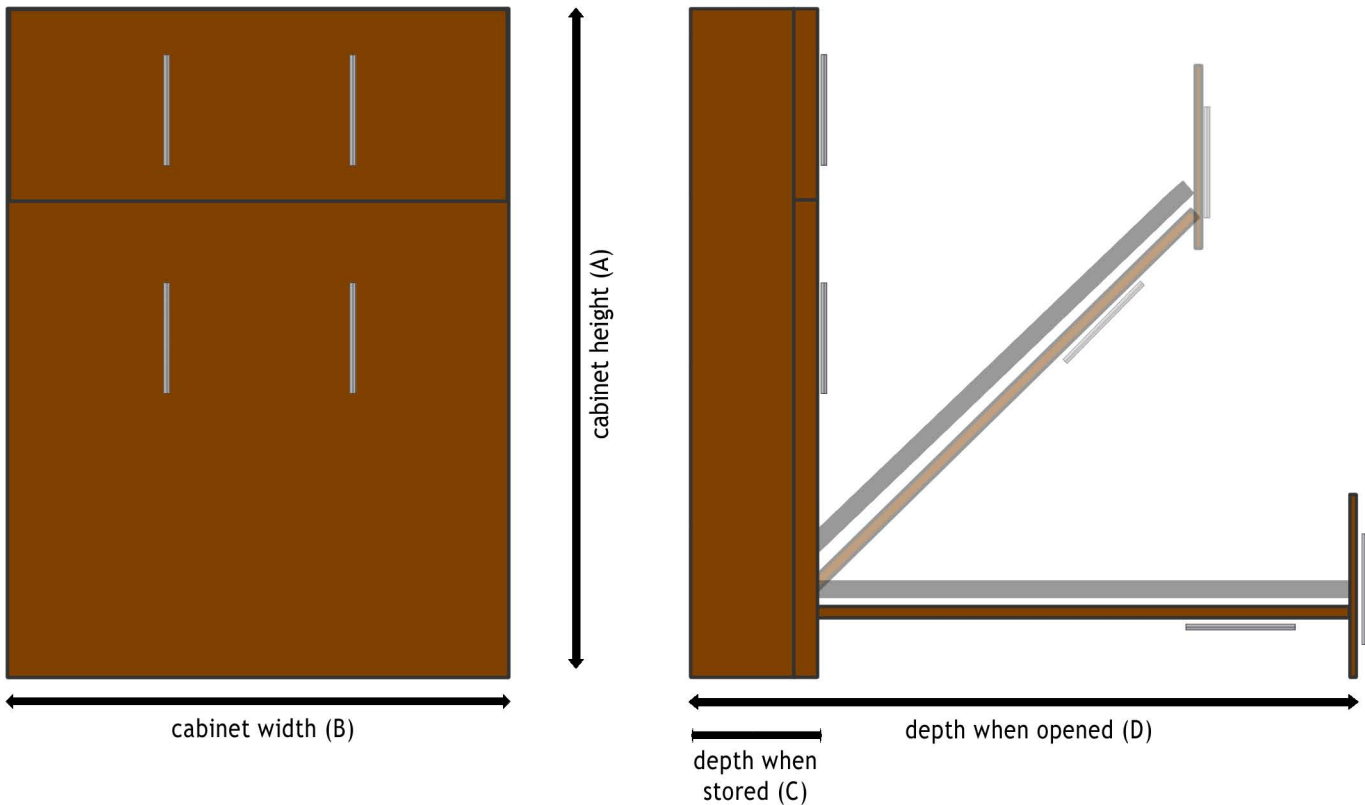

Integrated Specifications

	3' (90x190cm)	4' 6" (140x190cm)
Hideaway Wall Bed System	A = 226cm B = 100cm C = 53cm D = 231cm	A = 226cm B = 150cm C = 53cm D = 231cm
Foldaway Wall Bed System	A = 201cm B = 100cm C = 53cm D = 220cm	A = 201cm B = 150cm C = 53cm D = 220cm
Compatible Mattresses		
Most mattresses are compatible with the SwingAway, however the following have been tested and guaranteed to have the correct weight to counter the sprung counter-balance mechanism.		
Sleep Easy Mattress	Y	Y
Orthosoft Mattress	Y	Y
Memory Duet 500 Mattress	Y	Y
Waterlattice Mattress	Y	Y