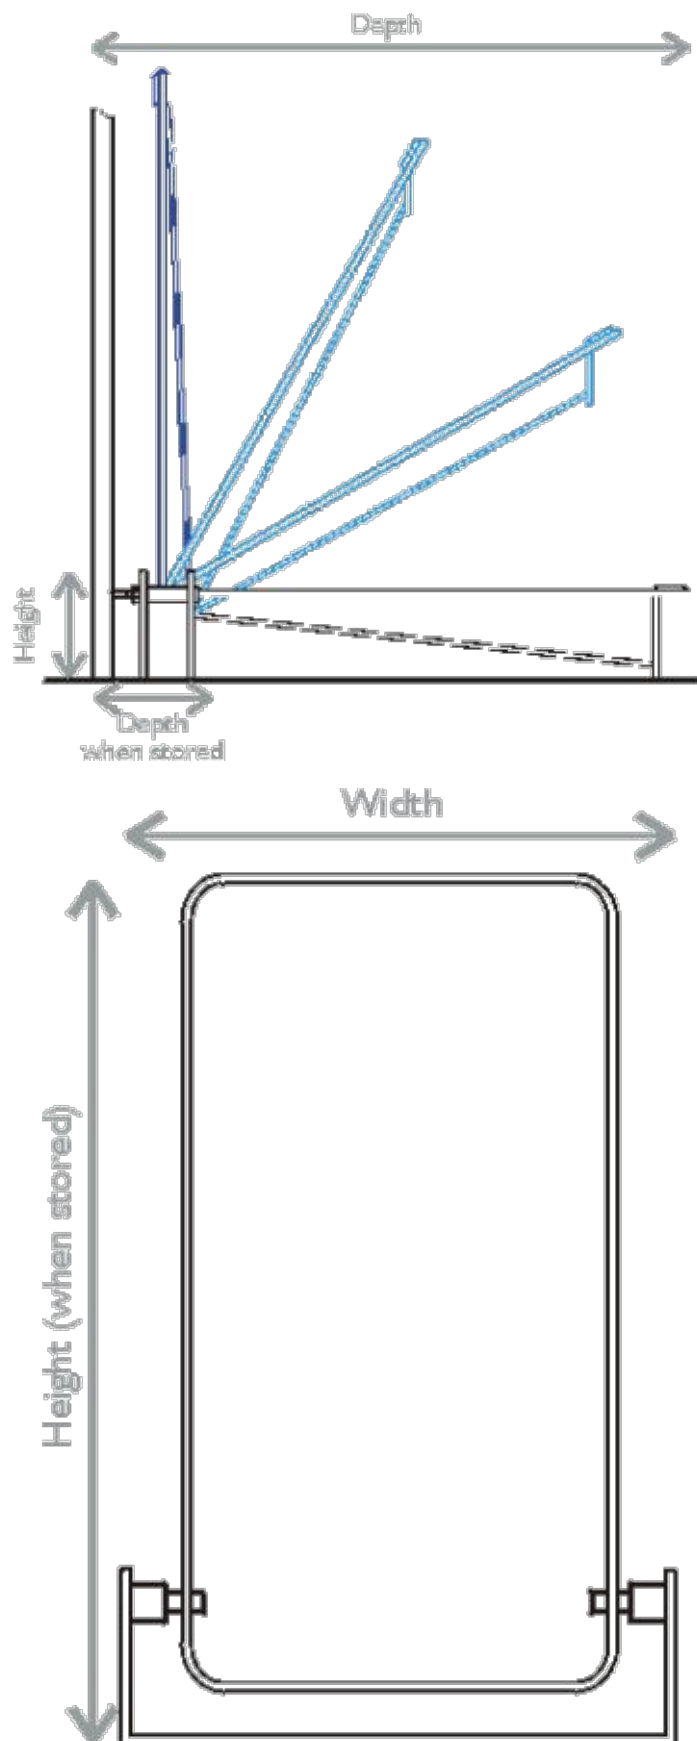

Vertical SwingAway Specifications

Vertical Bed Sizes:	80 x 190cm (2'6") 90 x 190cm (3') 120 x 190cm (4') 140 x 190cm (4'6") 150 x 200cm (5')
Depth when stored	42cm
Depth when made ready	206cm (except 150x200cm = 216cm)
Height when made ready	35cm
Height when stored	200cm (except 150x200cm = 210cm)
Width (stored or made ready)	80 x 190cm = 95cm 90 x 190cm = 105cm 120 x 190cm = 135cm, 140cm x 190cm = 155cm 150 x 200cm = 165cm