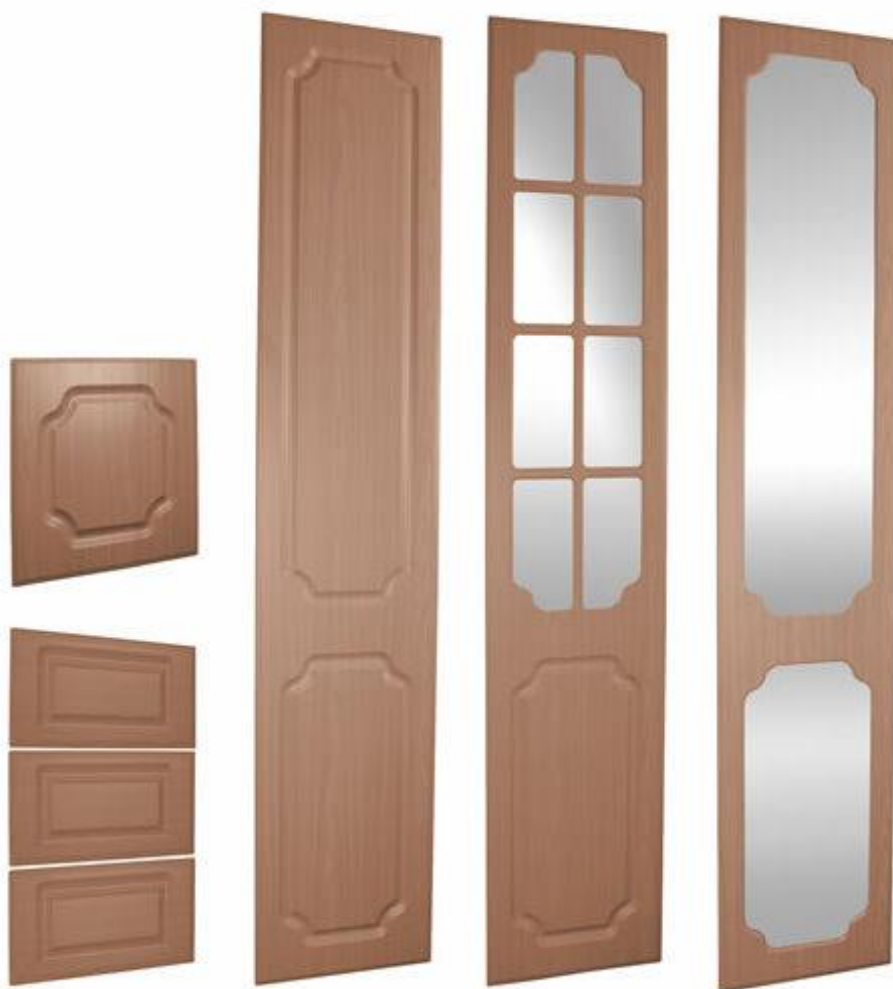

Please note: The colours shown are only a representation of the Vinyl colours.

Bedroom Style: Aviemore

Shown in here in Milano Cherry

- Available as single panel mirror & feature (frosted glass)
- Aviemore drawer fronts are plain unless otherwise stated

Bedroom Style: Buttermere

Shown in here in Planked Maple

- Available as 2 panel mirror, top panel mirror & fretted glazed

Bedroom Style: Coniston

Shown in here in Swiss Pear

- Available as 2 panel mirror, top panel mirror & fretted glazed

Bedroom Style: Croft

Shown in here in Wendland beech

- Available as 2 panel mirror, top panel mirror & top panel glazed

Bedroom Style: Derwent

Shown in here in Stilo Walnut

- Available as 2 panel mirror, top panel mirror & fretted glazed

Bedroom Style: Finger Pull

Shown in here in Sandy Birch

- Available as single panel mirror & feature (frosted glass)

Bedroom Style: Grassmere

Shown in here in Super White Ash

- Available as 2 panel mirror, top panel mirror & fretted glazed